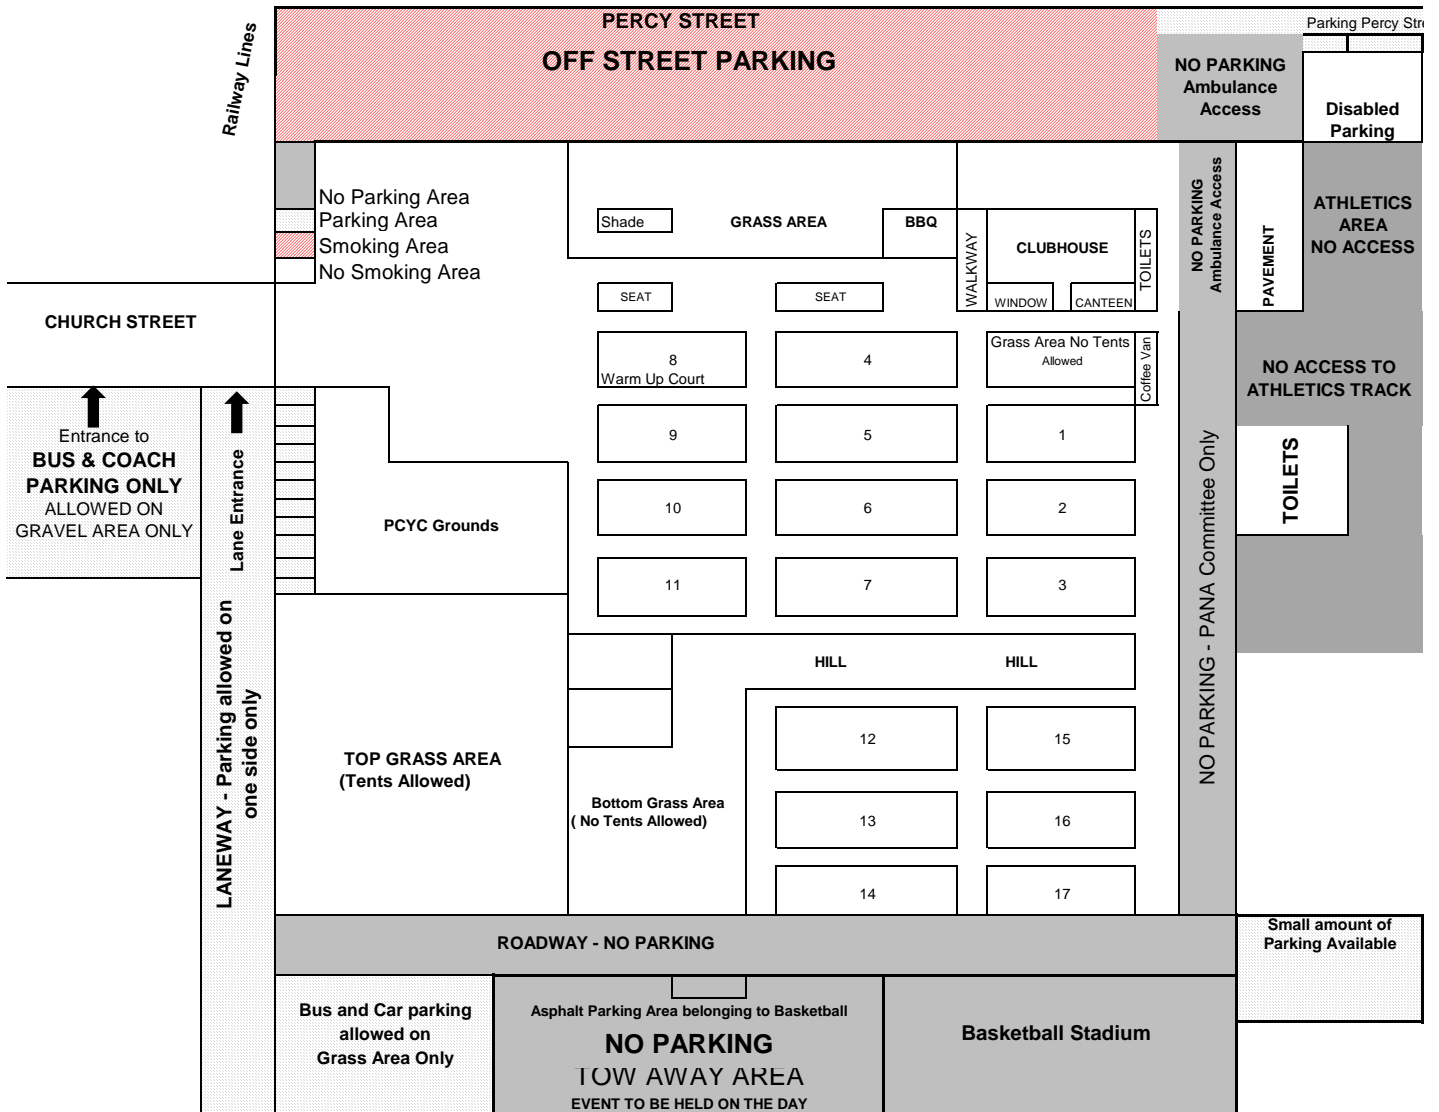

PARRAMATTA AUBURN NETBALL ASSOCIATION

SMOKING and PARKING AREAS

* The red shaded areas are the only permissible areas for smoking

* Any white area on the map, whether it be an indoor or outdoor area, indicates an area where smoking is prohibited (e.g. Clubhouse, verandah, courts etc)

NETBALL PARKING

There is parking available in Percy Street, Auburn
and Church Street, Lidcombe